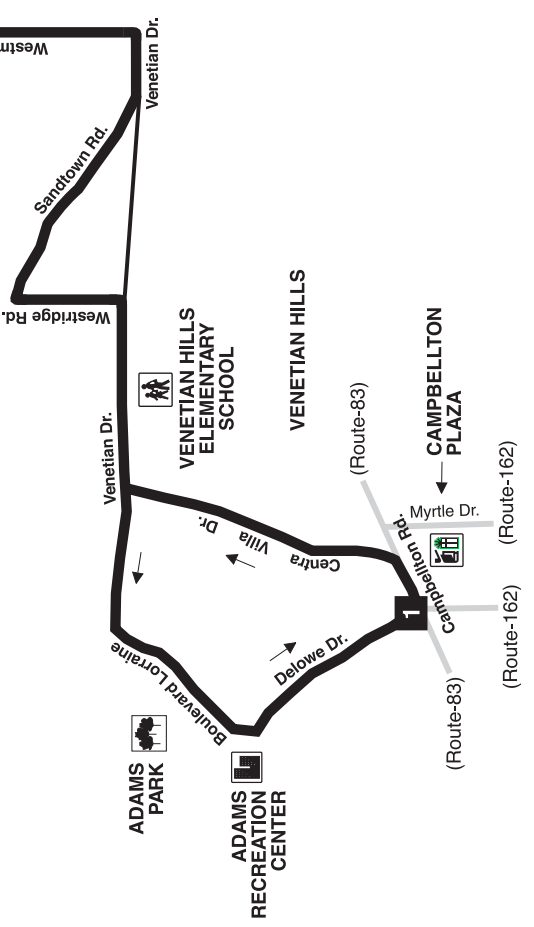

(Route-83)

(Route-162)